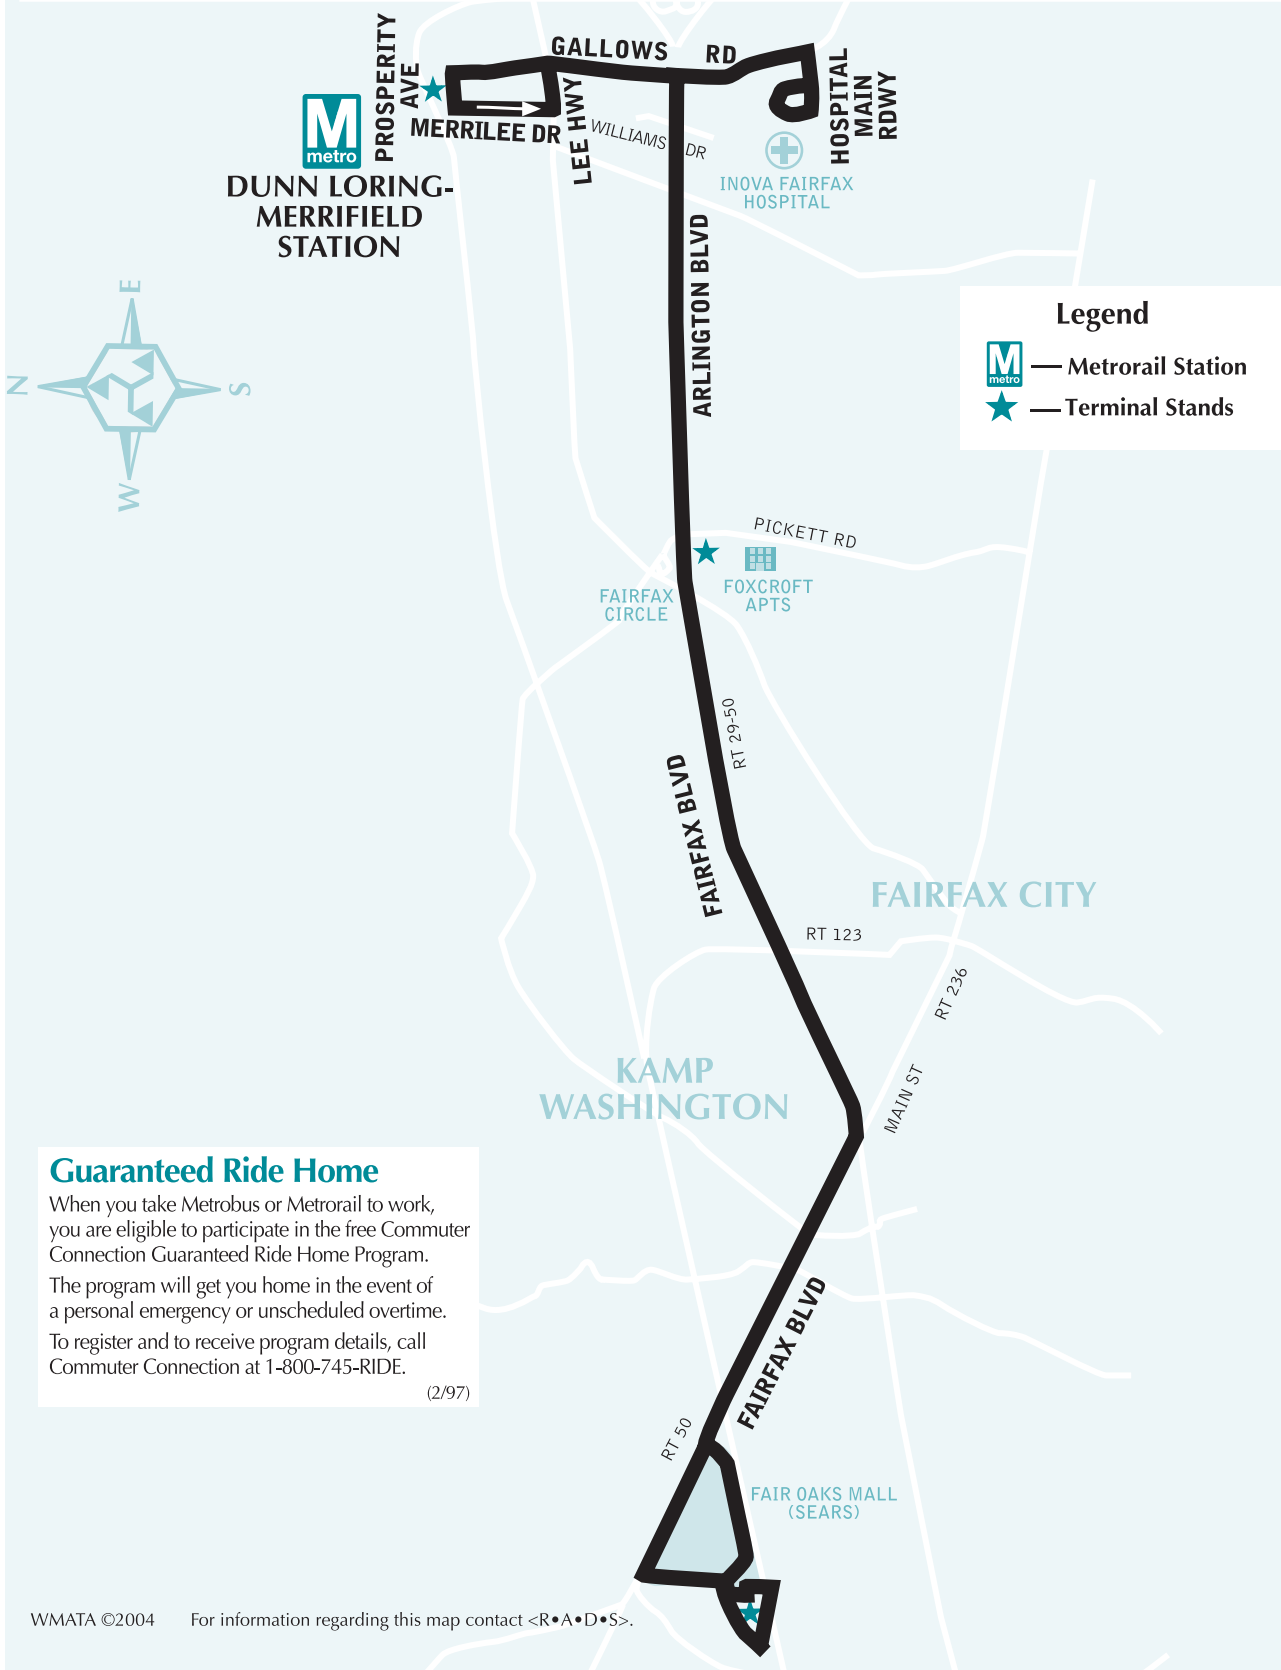

Fair Oaks-Dunn Loring Line

Route 1C

For route and schedule information

Call 202-637-7000

www.metroopensdoors.com

Guaranteed Ride Home

When you take Metrobus or Metrorail to work, you are eligible to participate in the free Commuter Connection Guaranteed Ride Home Program.

The program will get you home in the event of a personal emergency or unscheduled overtime.

To register and to receive program details, call Commuter Connection at 1-800-745-RIDE.

(2/97)